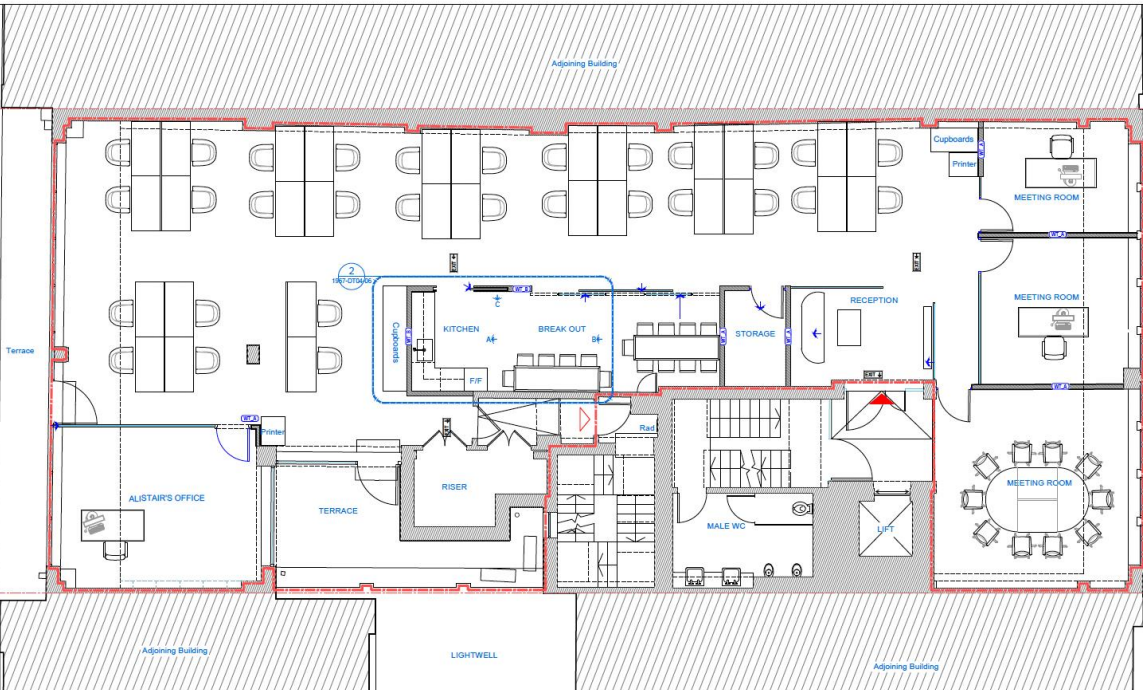

EXIT

BERNERS PLACE