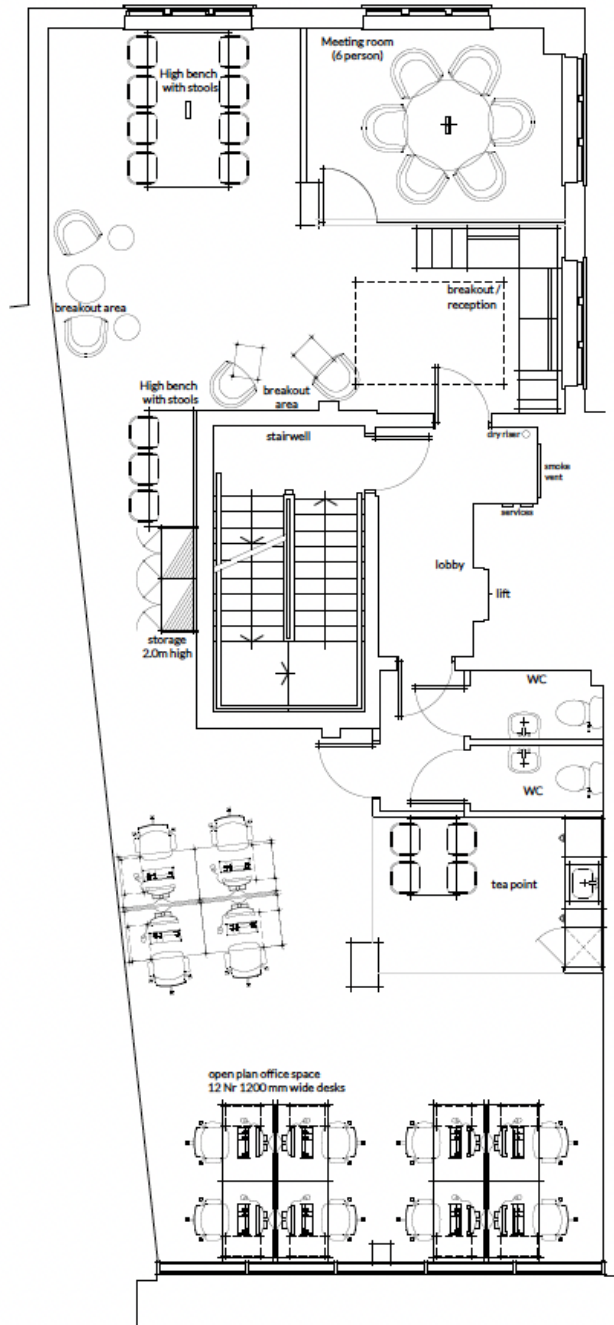

EXIT

4th FLOOR, 57 – 59 GREAT SUFFOLK ST, SE1 0BB

1,213 sq ft

Plug & Play

Excellent Natural Light

Bike Storage

Striking Views

Split Client Side

Boardroom

VIEW NOW 07771 180072 OR 07551 158799

EXIT

EXIT

EXIT

fourth floor

MAKING MOVES

HEAD OFFICE