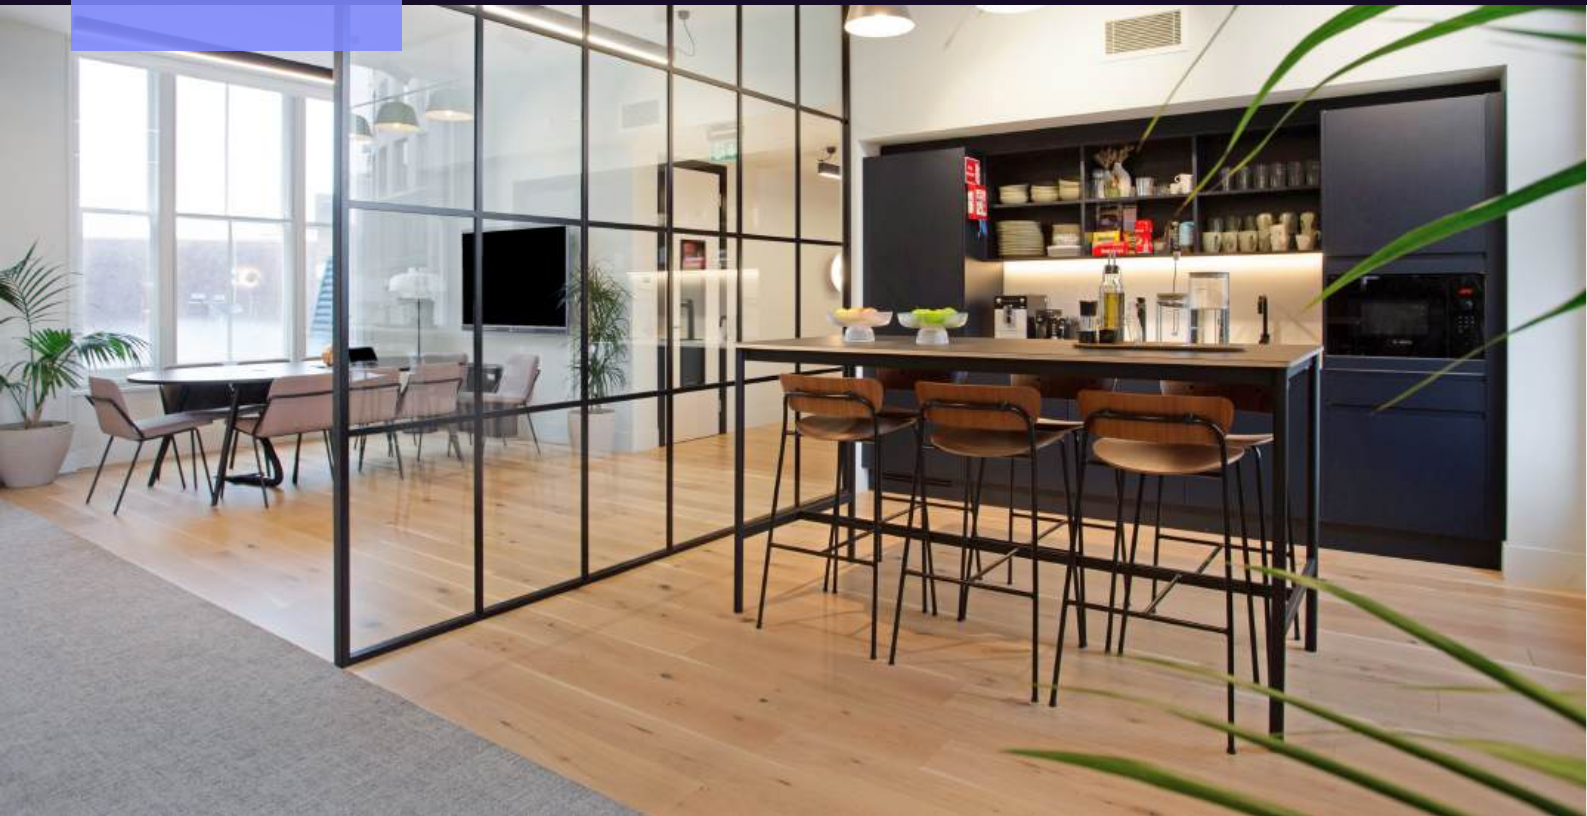

EXIT

3RD FLOOR, 1 ELY PLACE, LONDON, EC1N 6SJ

3,111 SQ FT

Inspiring, fully-fitted office in the heart of Farringdon.

Plug & Play

Manned Reception
Entrance

Bike Storage &
Showers

Meeting Rooms &
Phone Booths