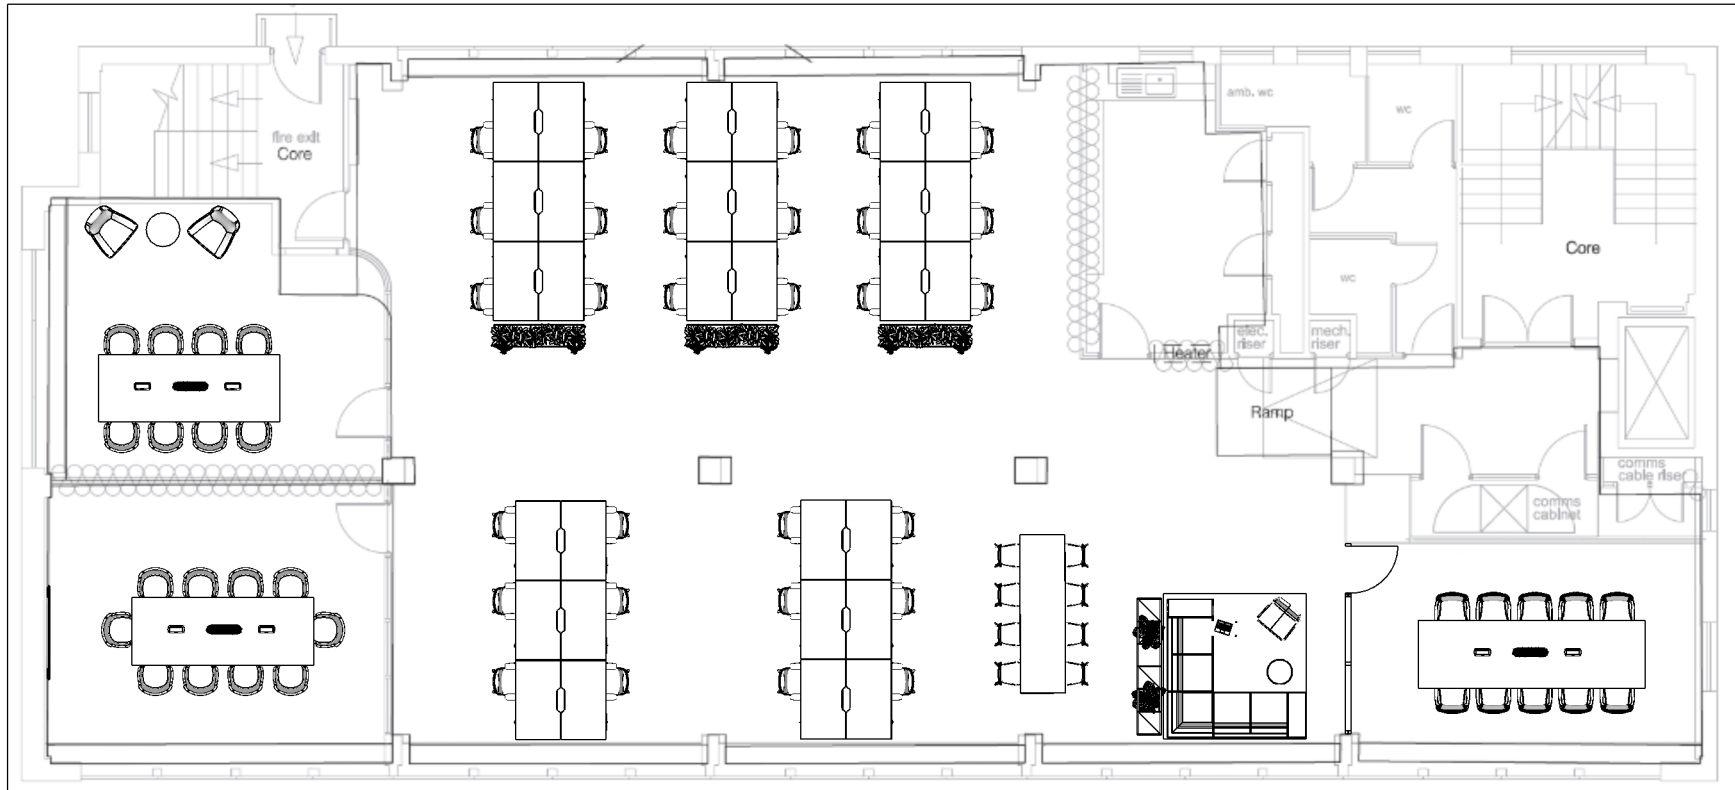

Open plan 30 workstations: 1400mm x 800mm

Project / Address

64-65 Vincent Square
London
SW1P 2NU

Drawn **Checked**
AB JA

Drawing No.
A.01OL - Furniture Location Plan

Design and planning by
Andrews Office Furniture.