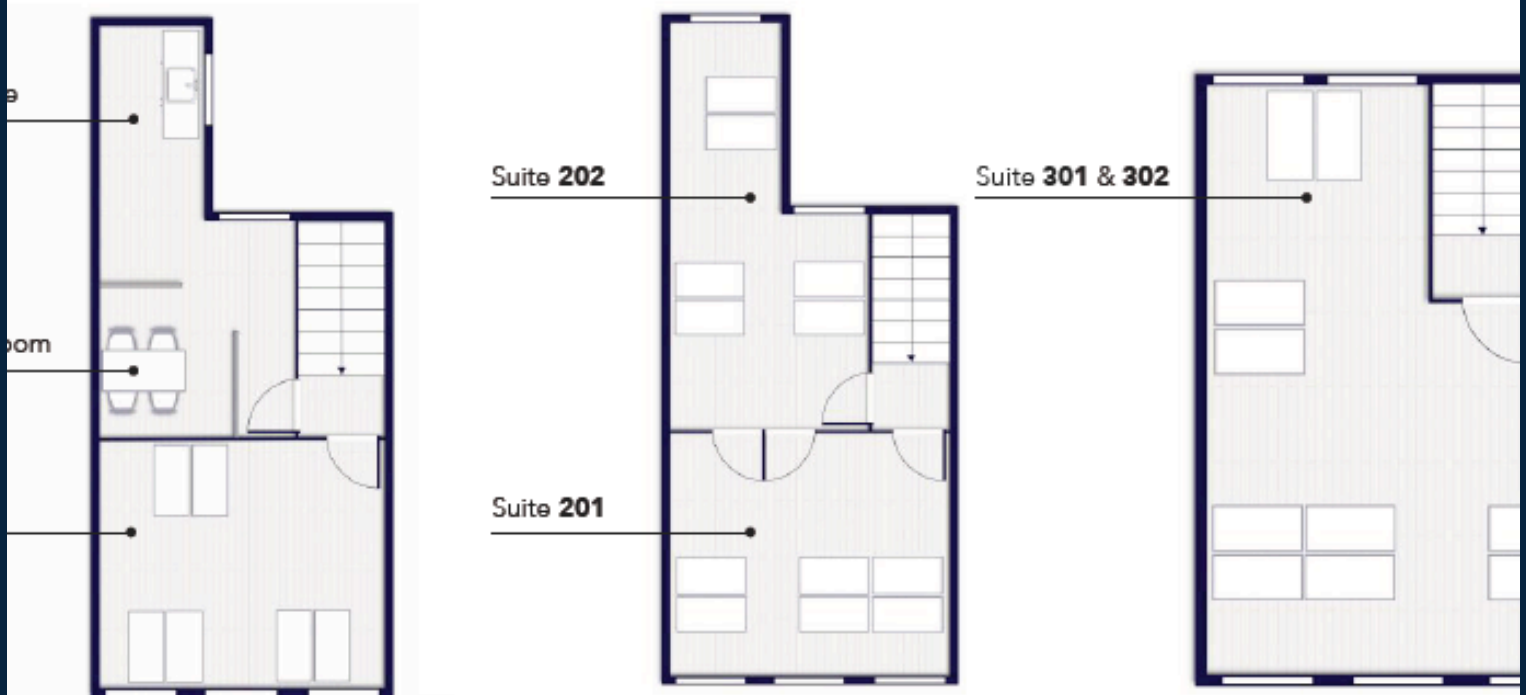

MAKING MOVES

FLEXIBLE

SOHO

Berwick Street, W1

Managed Office

HIGHLIGHTS:

- Whole building
- 25-27 desks
- Meeting space
- Shower room
- Own door entrance
- Video intercom
- Internet (1GB up and down)
- Feature fireplaces