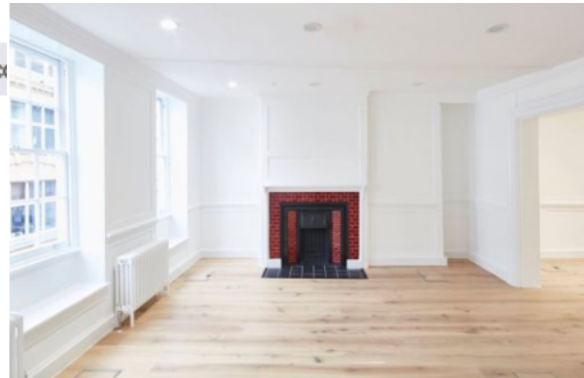

MAKING MOVES

FLEXIBLE

SOHO

Berwick Street, W1

Managed Office

HIGHLIGHTS:

- Whole building
- 25-27 desks
- Meeting space
- Shower room
- Own door entrance
- Video intercom
- Internet (1GB up and down)
- Feature fireplaces